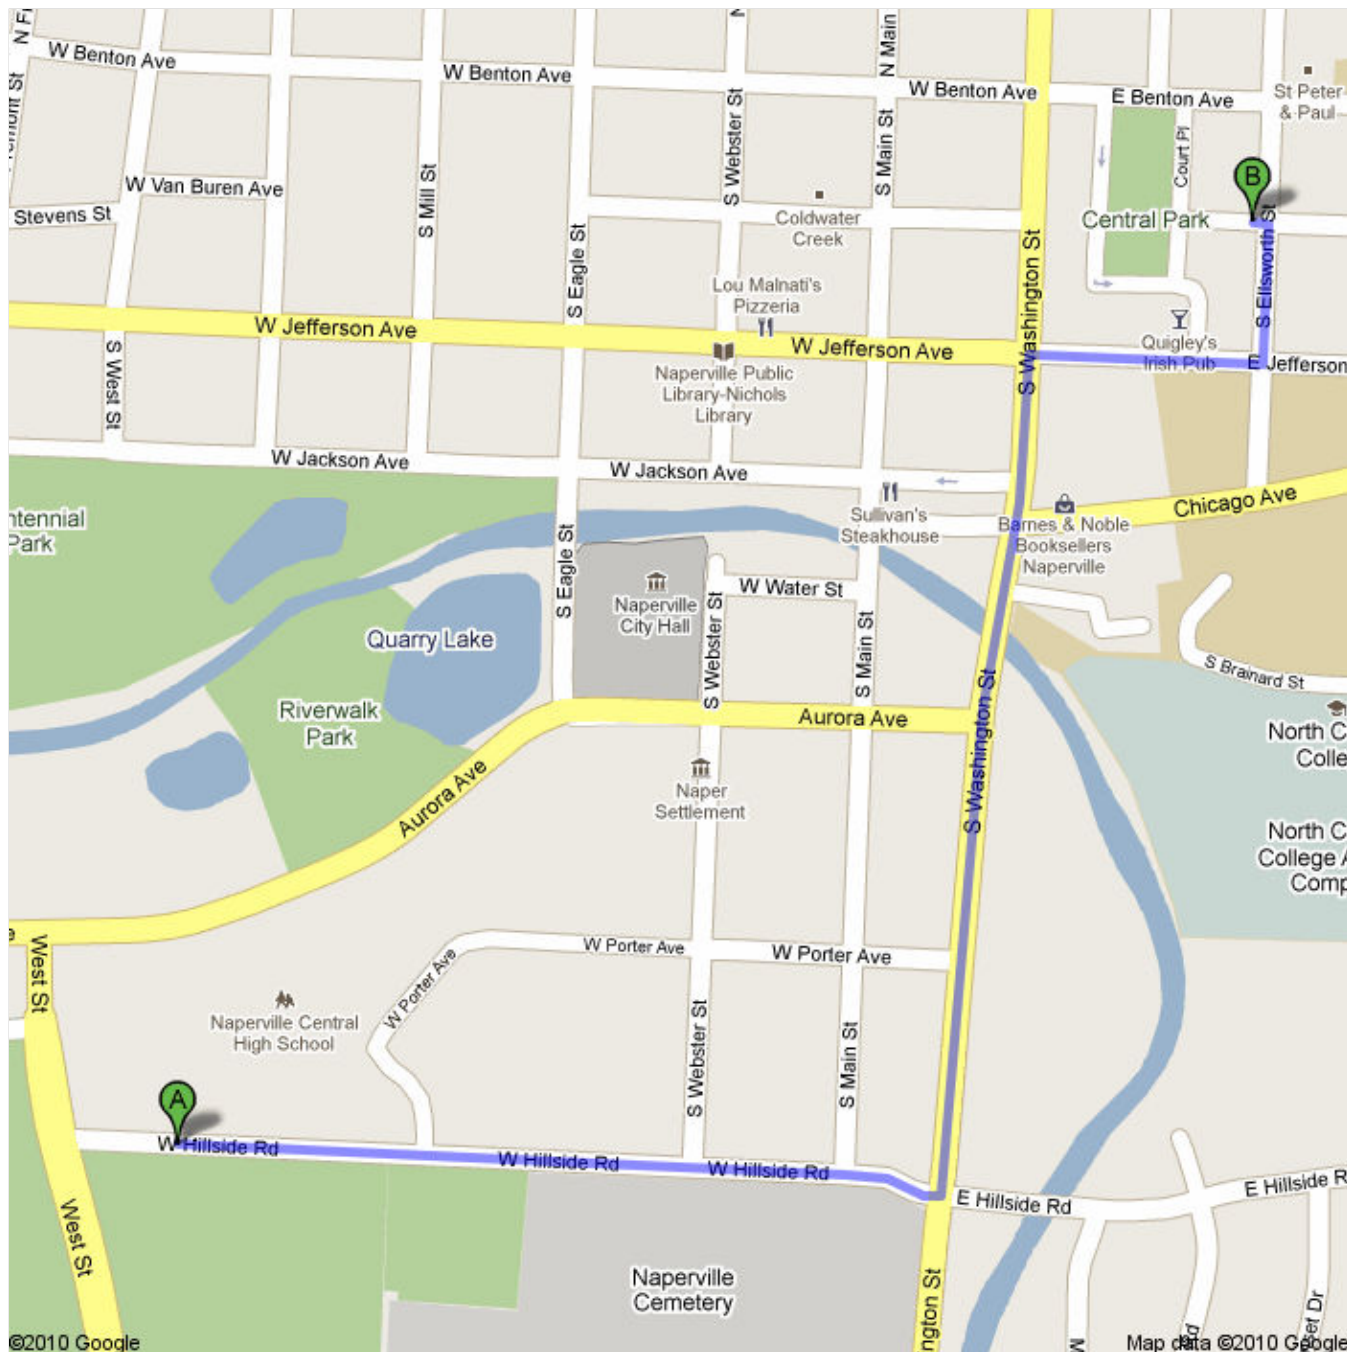

Directions to New Covenant Church

31 S Ellsworth St (meeting at Meiley-Swallow Hall), Naperville, IL 60540 - (630) 428-0100

1.2 mi – about 4 mins

*** THE SUMMER PLACE 2010 ***

Directions from Naperville Central High School (Old theatre) to Meiley-Swallow Hall (New theatre)

 W Hillside Rd

-
- | | | |
|---|---|---------------------------|
|  | 1. Head east on W Hillside Rd toward W Porter Ave
About 1 min | go 0.4 mi
total 0.4 mi |
|  | 2. Turn left at S Washington St
About 2 mins | go 0.5 mi
total 0.9 mi |
|  | 3. Turn right at E Jefferson Ave | go 0.1 mi
total 1.1 mi |
|  | 4. Take the 2nd left onto S Ellsworth St | go 427 ft
total 1.1 mi |
|  | 5. Take the 1st left onto E Van Buren Ave
Destination will be on the right | go 46 ft
total 1.2 mi |

Map data ©2010 Google

Directions weren't right? Please find your route on maps.google.com and click "Report a problem" at the bottom left.